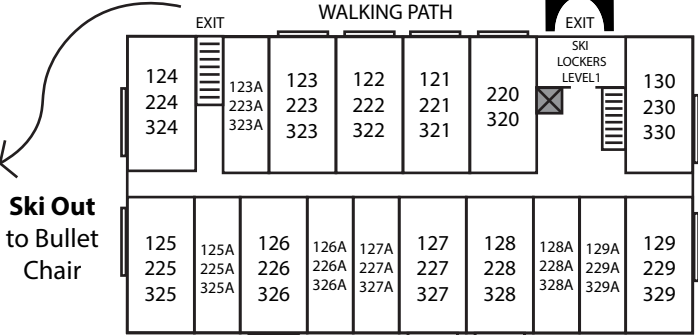

**Ski In**  
Sundance Run  
(Green)

**Ski In**  
Shortcut Run  
(Green)

**Ski Out**  
to Bullet  
Chair

FEATHERTOP  
WAY

BIG WHITE  
ROAD

**SUNDANCE RESORT**  
255 FEATHERTOP WAY

\*BUILDING QUIET TIMES - 11PM TO 7AM