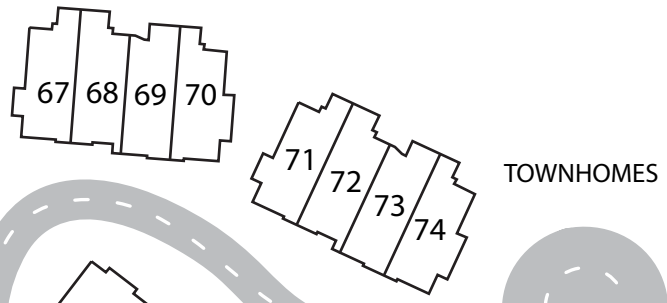

**Ski In**  
Sundance Run  
(Green)

**Ski In**  
Shortcut Run  
(Green)

**Ski Out**  
to Bullet  
Chair

FEATHERTOP  
WAY

BIG WHITE  
ROAD

**SUNDANCE RESORT**  
255 FEATHERTOP WAY

\*BUILDING QUIET TIMES - 11PM TO 7AM