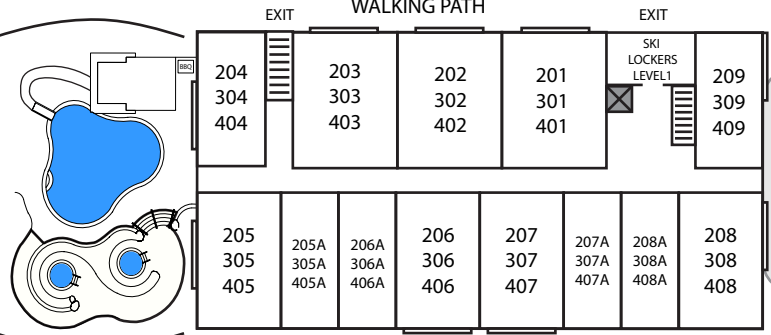

**Ski In**  
Sundance Run  
(Green)

**Ski In**  
Shortcut Run  
(Green)

**Ski Out**  
to Bullet  
Chair

FEATHERTOP  
WAY

BIG WHITE  
ROAD

**SUNDANCE RESORT**  
255 FEATHERTOP WAY

\*BUILDING QUIET TIMES - 11PM TO 7AM