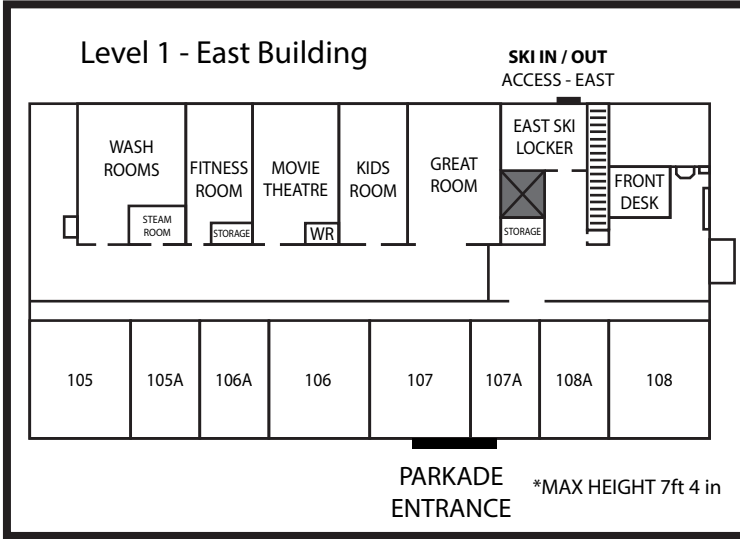

**Ski In**  
Sundance Run  
(Green)

**Ski In**  
Shortcut Run  
(Green)

**Ski Out**  
to Bullet  
Chair

FEATHERTOP  
WAY

BIG WHITE  
ROAD

**SUNDANCE RESORT**  
255 FEATHERTOP WAY

\*BUILDING QUIET TIMES - 11PM TO 7AM