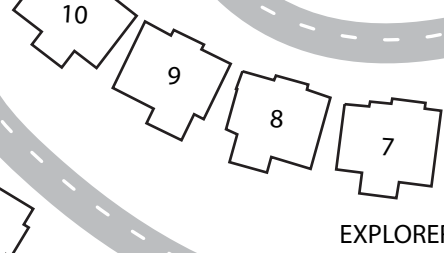

**Ski In**  
Sundance Run  
(Green)

**Ski In**  
Shortcut Run  
(Green)

**Ski Out**  
to Bullet  
Chair

FEATHERTOP  
WAY

BIG WHITE  
ROAD

**SUNDANCE RESORT**  
255 FEATHERTOP WAY

\*BUILDING QUIET TIMES - 11PM TO 7AM