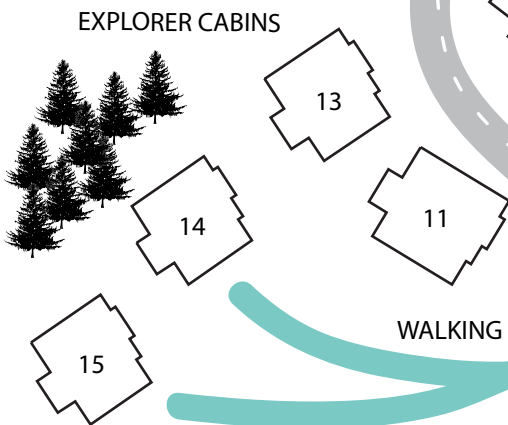

**Ski In**  
Sundance Run  
(Green)

**Ski In**  
Shortcut Run  
(Green)

**Ski Out**  
to Bullet  
Chair

FEATHERTOP  
WAY

BIG WHITE  
ROAD

**SUNDANCE RESORT**  
255 FEATHERTOP WAY

\*BUILDING QUIET TIMES - 11PM TO 7AM